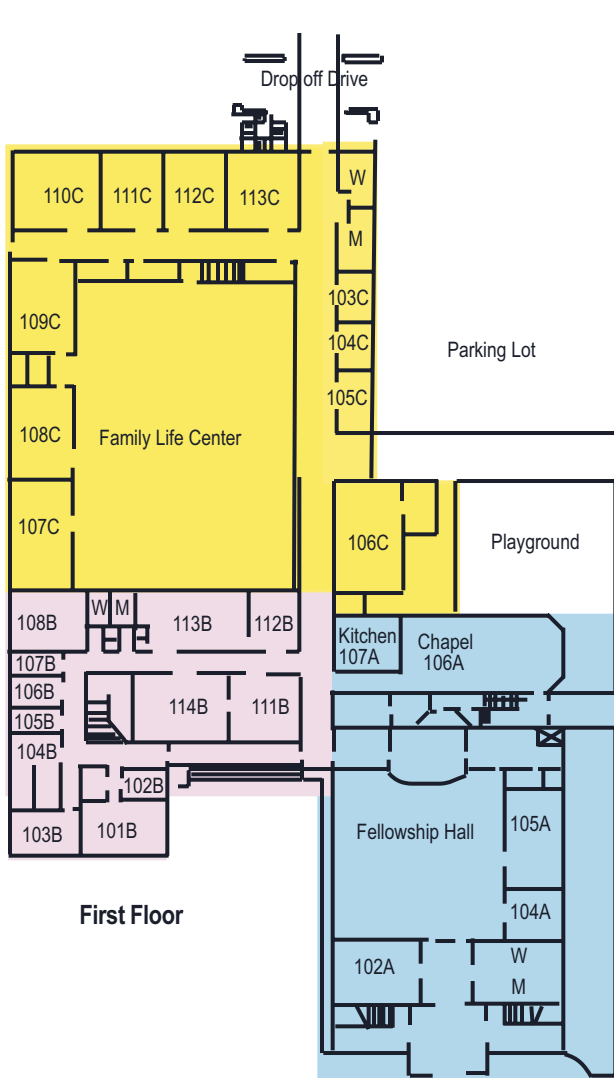

112C 4 year olds

113C Conference Room

103C Maintenance Office

104C Children's Coordinator's Office

105C Ladies' Lounge/College
Sunday School

106C Storage Closet

201C Mezzanine

202C TV Room

Second Floor

- 203B Koinonia Sunday School
- 205B Communications Office
- 206B Associate Pastor's Office
- 207B Agape Sunday School
- 208B Growth in Grace Sunday School
- 211B Music Minister's Office
- 213B Jeff Arts Sunday School
- 214B Sojourners Sunday School

Original Church

First Floor

- 102A Ladies' Lounge
- 104A Emma Bell Sunday School
- 105A Lewis Fellowship
- 106A Chapel/ Stuckenschneider Sunday School
- 107A Kitchen

Second Floor

- 203A Choir Room
- 204A Robe Room

First Floor

Second Floor