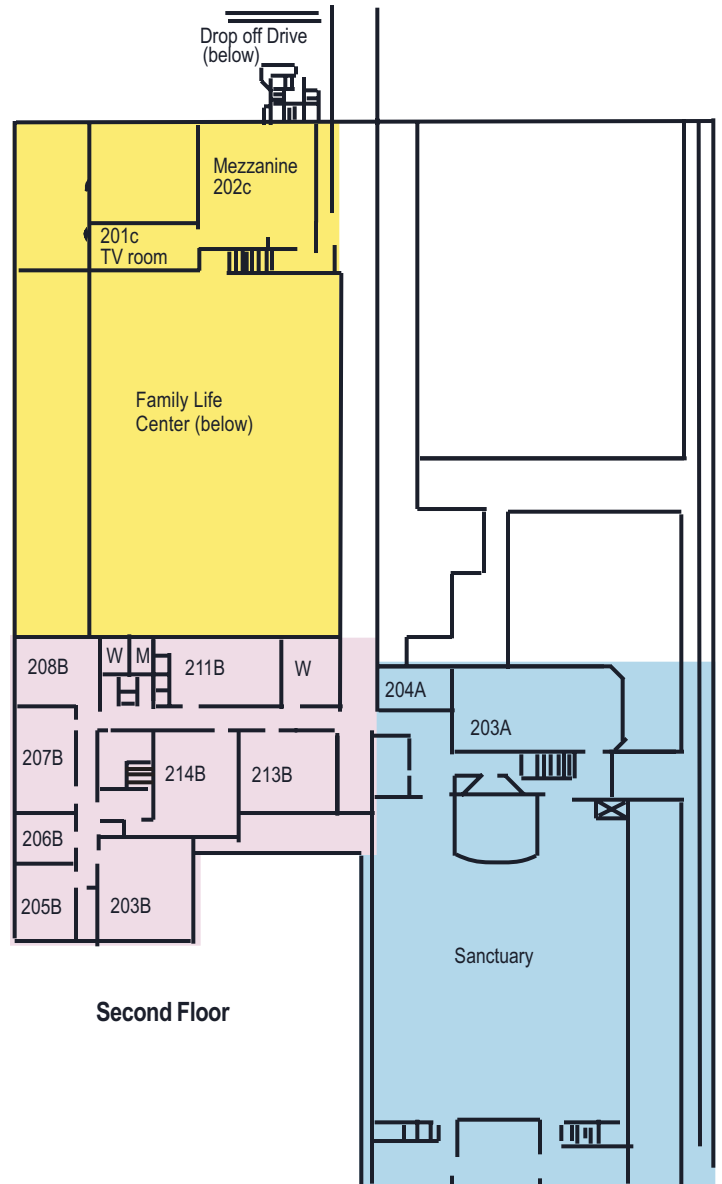

112C 4 year olds

113C Conference Room

103C Maintenance Office

104C Children's Coordinator's Office

105C Ladies' Lounge/College
Sunday School

106C Storage Closet

201C Mezzanine

202C TV Room

Second Floor

- 203B Koinonia Sunday School
- 205B Communications Office
- 206B Associate Pastor's Office
- 207B Agape Sunday School
- 208B Growth in Grace Sunday School
- 211B Music Minister's Office
- 213B Jeff Arts Sunday School
- 214B Sojourners Sunday School

Original Church

First Floor

- 102A Ladies' Lounge
- 104A Emma Bell Sunday School
- 105A Lewis Fellowship
- 106A Chapel/ Stuckenschneider Sunday School
- 107A Kitchen

Second Floor

- 203A Choir Room
- 204A Robe Room

First Floor

Second Floor